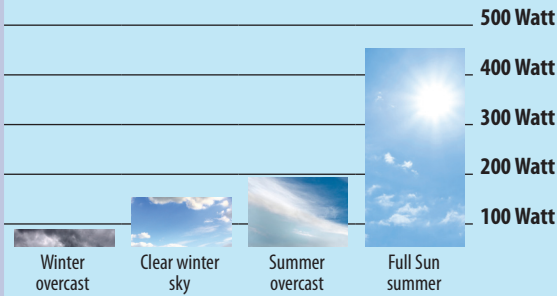

Sunpipes

Sizing Guide

Area to be lit (to a normal daylight condition)	SunPipe size
approx 80 sq. ft. (7.5m²)	9" (230mm dia)
approx 150 sq. ft. (14m²)	12" (300mm dia)
approx 230 sq. ft. (22m²)	18" (450mm dia)
approx 430 sq. ft. (40m²)	21" (530mm dia)

Light Output

The most remarkable feature of SunPipe is the amount of intensified light it can deliver. The light will vary depending on the time of year but can be expressed as an equivalent to electric lighting, as shown in these diagrams.

Tables from research conducted by the University of Nottingham.

Above chart shows output of a 300mm dia. SunPipe to a flat roof application.

There is a 6% drop in light output for every metre of SunPipe and a 12% reduction for every elbow used.