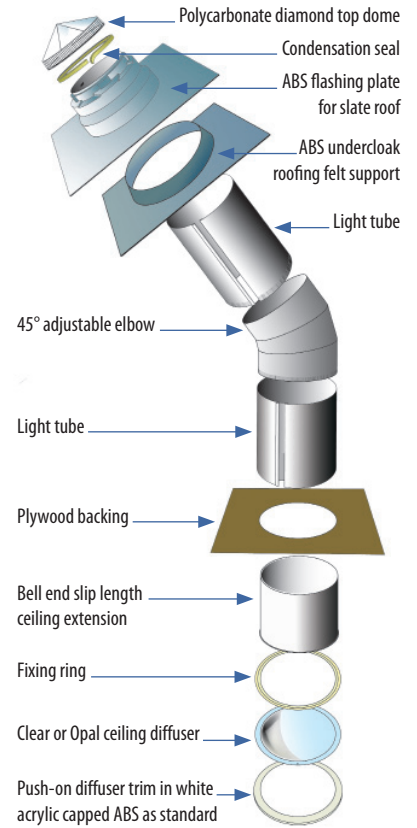

Pitched Roof Standard Kit

Metal profiled roofs